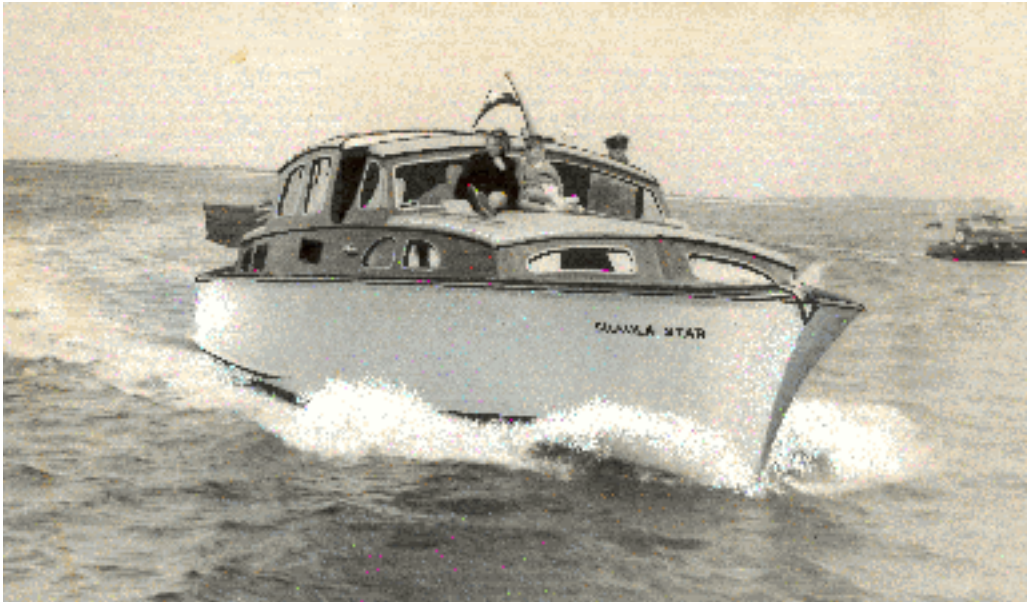

Boat Archives - 'Shaula Star'

Do you know more about this boat? [Tell us!](#)

Length	36'	Prior Names	
Year Built	1950/1951	Build No.	36/2
Beam	11'6	Hull Construction	
Draft	2'6	Deck Construction	
Engine Make	Perkins 4 cylinder	Superstructure Style	
Engine Size		Number of Berths	
Engine Fuel Type	Diesel	Location	

History

	One of the Hire boat fleet. Photo in 'STAR FLEET' brochure.
	In the Bates yard in 1996. Will probably be scrapped.
	Sister to SIRIUS STAR .