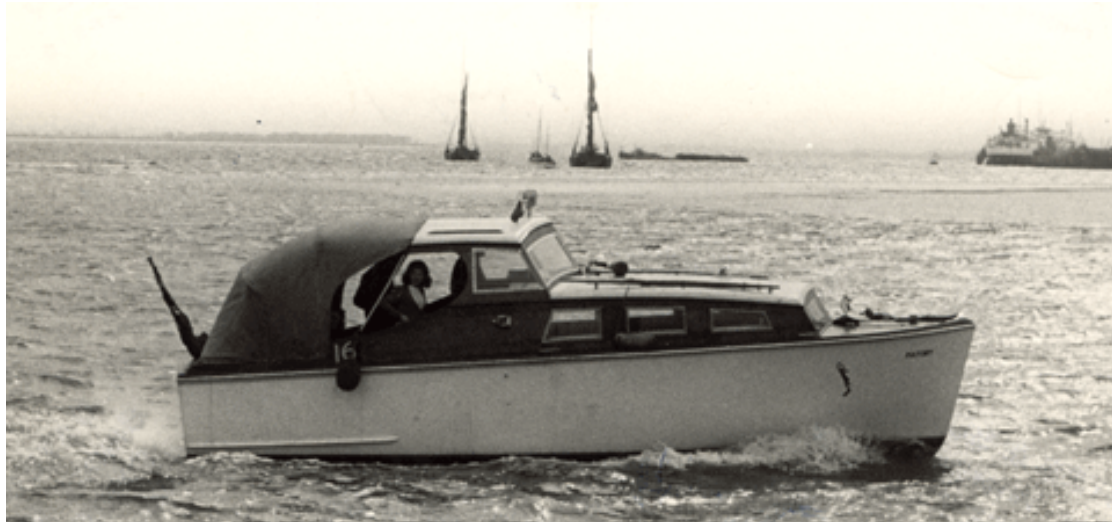

Boat Archives - 'Patony'

Do you know more about this boat? [Tell us!](#)

Length	25'	Prior Names	
Year Built		Build No.	
Beam	7'6	Hull Construction	
Draft	2'6	Deck Construction	
Engine Make		Superstructure Style	
Engine Size		Number of Berths	
Engine Fuel Type		Location	

History

	From build records.
	Name based on forenames of owners: Pat & Tony