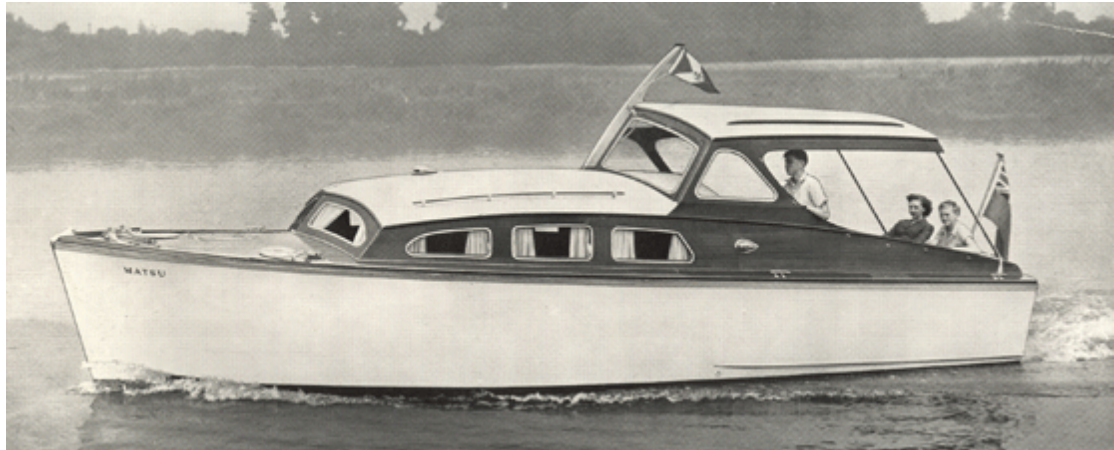

Boat Archives - 'Matsu'

Do you know more about this boat? [Tell us!](#)

Length	30'	Prior Names	
Year Built	1952	Build No.	
Beam	10'2	Hull Construction	Double diagonal mahogany
Draft	2'9	Deck Construction	
Engine Make		Superstructure Style	
Engine Size		Number of Berths	
Engine Fuel Type		Location	

History

	Known to have existed from Bates' build records and old photos.
	Where is she? What happened to her?